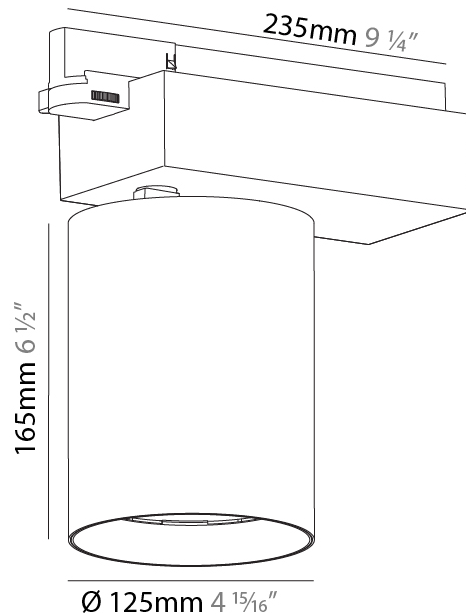

GENERAL

Series: Centriq
Subseries: Centriq 125
Brand: Prolicht
Division: Architectural
Mounting Type: Track
Mounting Location: Ceiling
Subcategory: Spots

PHYSICAL

Shape: Cylinder
Diameter (mm): 125
Diameter (in): 4 ¹⁵/₁₆
Length (mm): 235
Length (in): 9 ¹/₄
Height (mm): 165
Height (in): 6 ¹/₂
Light Distribution: Adjustable / Direct
Fixture Finish: SSR / BKV / CWI / CRY / HAB / UFT / ITA / RUA / FTG / MYG / LOD / PUS / FRO / FUP / KIA / POP / BLS / SPG / MEY / GOH / GUM / CHC / COM / ABZ / JAG / OBR / MOS / ROR
Fixture Material: Aluminum

ELECTRICAL

Lamp Type: LED (Zhaga Standard)
Input Wattage (W): 55 / 54
Total Output Wattage (W): 49.5 / 48.6
Dimming: Tri-Mode (Non-Dimming and Phase Dimming (120Vac only) and 0-10V Dimming)
Driver Included: Yes
Driver Location: Integrated
Driver Type: Constant Current - Universal
Driver Class: Class 2
Input Voltage (V): 120 - 277
Constant Current (MA): 1400

LED

Number of LEDs: 1
Color Temperature (°K): 3000 / 3500 / 4000
Max. Delivered Lumen (lm): 5250 / 4498 / 4590
Nominal Lumen (lm): 6030 / 5165 / 5270
CRI: >90 CRI
Lamp Life (hrs): 50000

OPTICAL

Reflector°: 16 / 26 / 42
Adjustability: Rotational 340°; Tilt 90°

RATINGS AND CERTIFICATIONS

Certified By: Certified for North American Standards
IP rating: IP20